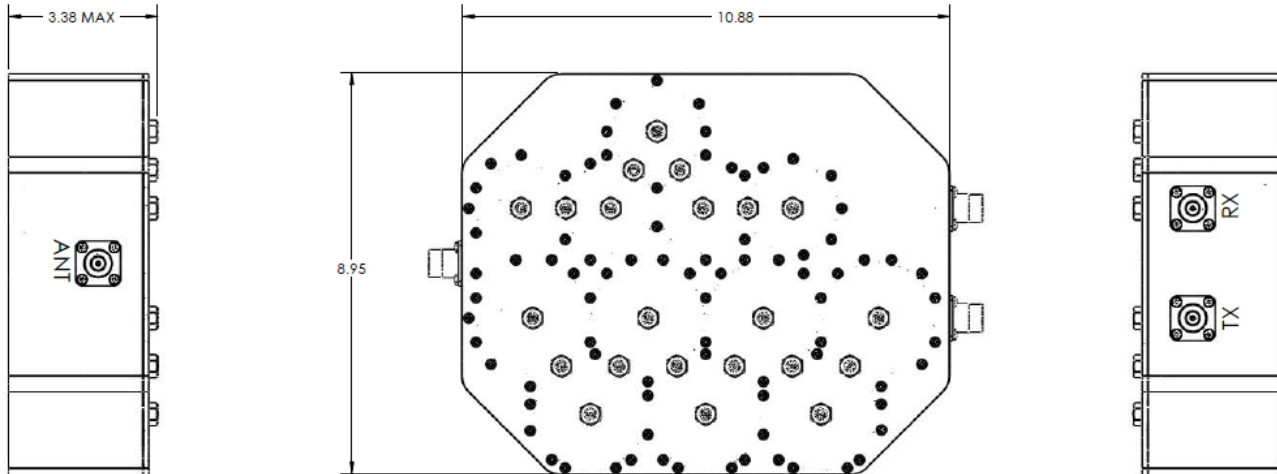

## 700 Band Upper C Block Duplexer

**ClearComm Model Number: CCDP-672**

| PARAMETER   | SPECIFICATION                  |
|---|--------------------------------|
| PASSBAND<br>RECEIVE<br>TRANSMIT                         | 746 - 757 MHz<br>776 - 787 MHz |
| PASSBAND INSERTION LOSS                                 | 1.0 dB Max.                    |
| INSERTION LOSS VARIATION                                | 0.7 dB Max.                    |
| PASSBAND RETURN LOSS                                    | 20 dB Min.                     |
| ISOLATION<br>TRANSMIT TO RECEIVE<br>RECEIVE TO TRANSMIT | 60 dB Min.<br>60 dB Min.       |
| REJECTION<br>ALL PORTS<br>DC – 740 MHz<br>806 - 894 MHz | 55 dB Min.<br>55 dB Min.       |
| PASSIVE INTERMODS                                       | -160 dBc                       |
| POWER HANDLING  | 300 W Avg<br>5000 W Peak       |
| CONNECTORS  | TYPE 'N' Female                |
| SIZE  | 10.9 x 9.0 x 3.4"              |
| WEIGHT  | Approx. 8 lbs                  |

## 700 Band Upper C Block Duplexer

3X  
TYPE 'N' FEMALE CONNECTOR