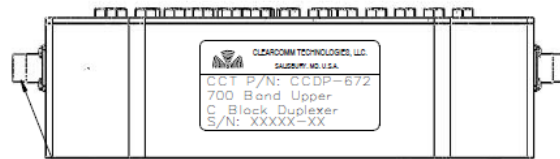

WIRELESS PRODUCTS

700 Band Upper C Block Duplexer

3X
TYPE 'N' FEMALE CONNECTOR